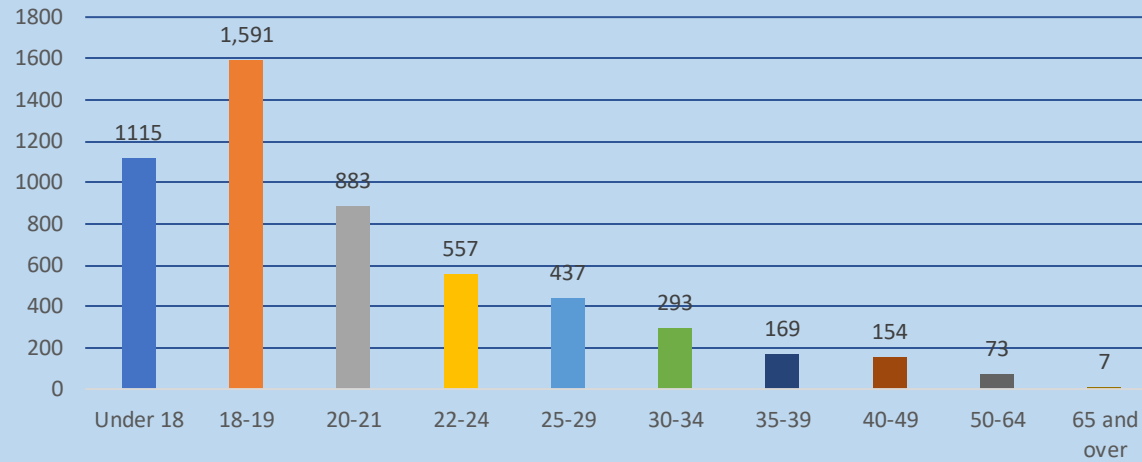

Wallace State Community College Demographics Dashboard

Term: Spring 2023

Total Enrollment: 5,279

Enrollment Status

Enrollment by Age

Enrollment by Gender

Enrollment by Top 5 Alabama Counties

Enrollment by Race