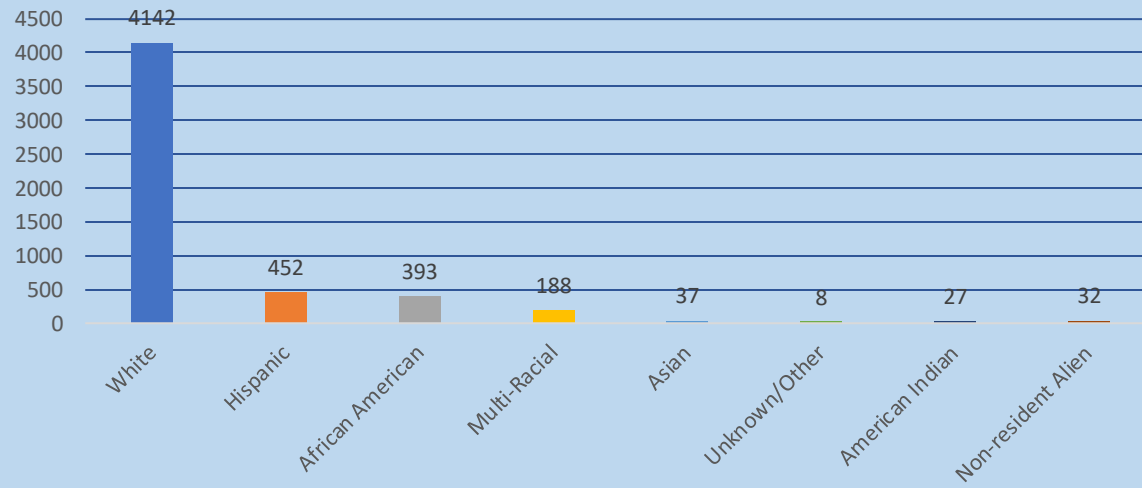

Wallace State Community College Demographics Dashboard

Term: Spring 2023

Total Enrollment: 5,279

Enrollment Status

Enrollment by Age

Enrollment by Gender

Enrollment by Top 5 Alabama Counties

Enrollment by Race

Credit Hour Production by Division Enrollment