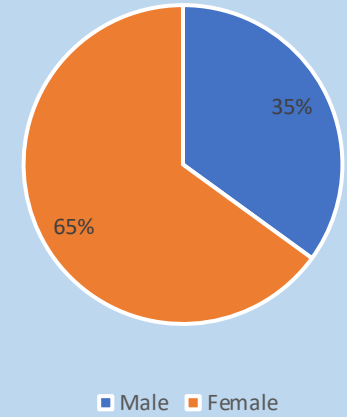

Wallace State Community College Demographics Dashboard

Term: Spring 2023

Total Enrollment: 5,279

Enrollment Status

Enrollment by Age

Enrollment by Gender

Enrollment by Top 5 Alabama Counties

Enrollment by Race