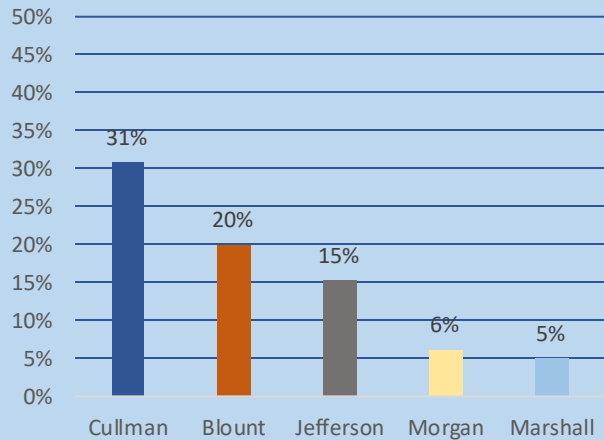

Wallace State Community College Demographics Dashboard

Term: Spring 2023

Total Enrollment: 5,279

Enrollment Status

Enrollment by Age

Enrollment by Gender

Enrollment by Top 5 Alabama Counties

Enrollment by Race