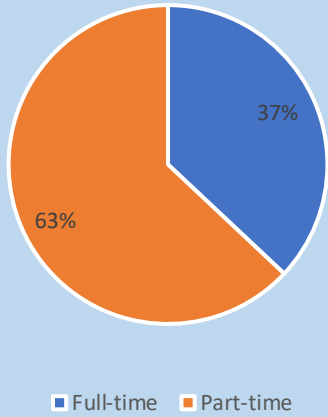

Wallace State Community College Demographics Dashboard

Term: Spring 2023

Total Enrollment: 5,279

Enrollment Status

Enrollment by Age

Enrollment by Gender

Enrollment by Top 5 Alabama Counties

Enrollment by Race