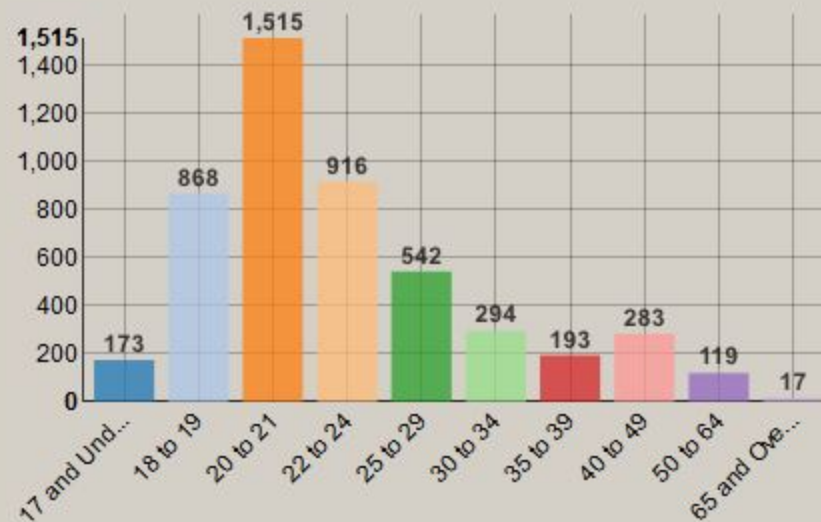

Wallace State Community College Demographics Dashboard

Select Term:

Total Enrollment:

As of:

Enrollment by Status

Enrollment by Age

Enrollment by Top 5 Counties

Enrollment by Gender

Enrollment by Ethnicity/Race

Enrollment by College