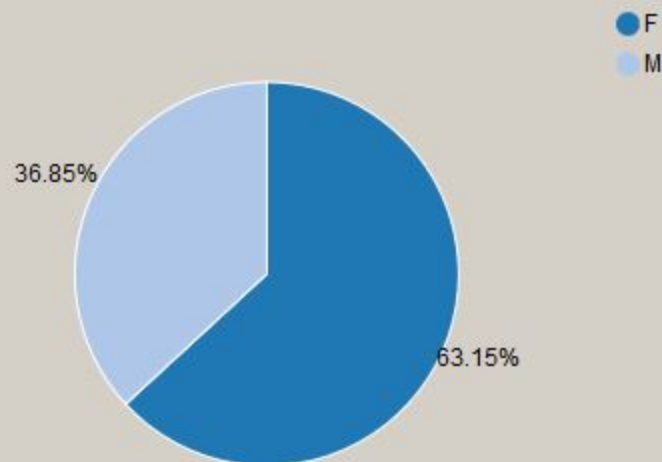

Wallace State Community College Demographics Dashboard

Select Term:

Total Enrollment:

As of:

Enrollment by Status

Enrollment by Age

Enrollment by Top 5 Counties

Enrollment by Gender

Enrollment by Ethnicity/Race

Enrollment by College