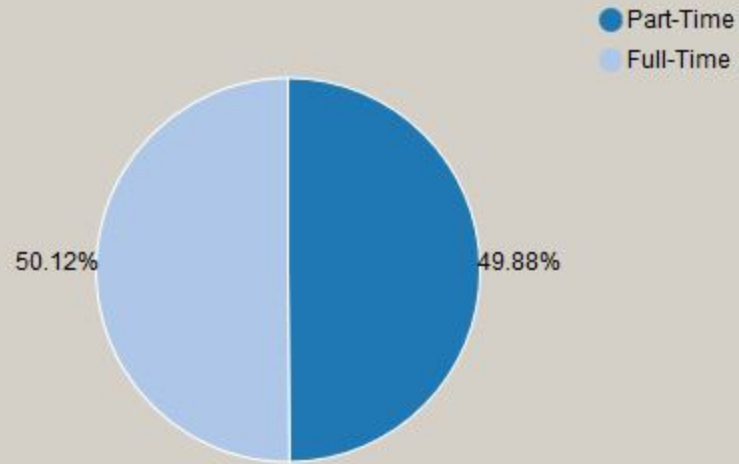

Wallace State Community College Demographics Dashboard

Select Term:

Total Enrollment:

As of:

Enrollment by Status

Enrollment by Age

Enrollment by Top 5 Counties

Enrollment by Gender

Enrollment by Ethnicity/Race

Enrollment by College