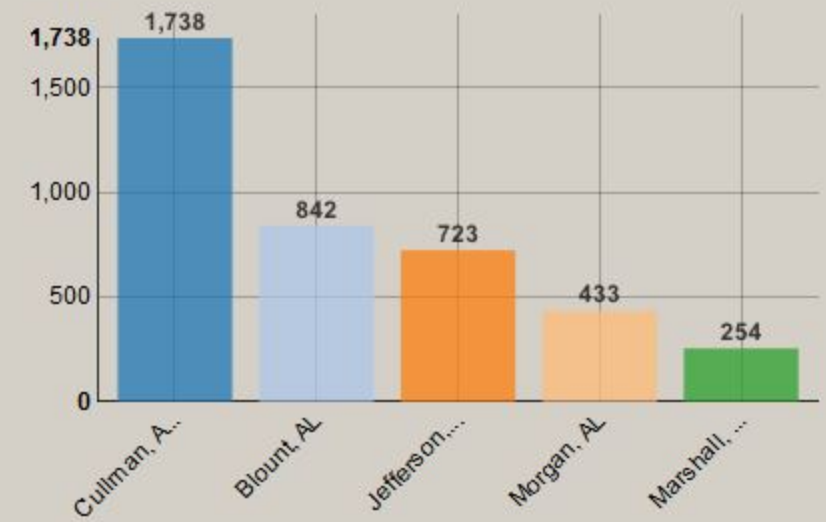

Wallace State Community College Demographics Dashboard

Select Term:

Total Enrollment:

As of:

Enrollment by Status

Enrollment by Age

Enrollment by Top 5 Counties

Enrollment by Gender

Enrollment by Ethnicity/Race

Enrollment by College