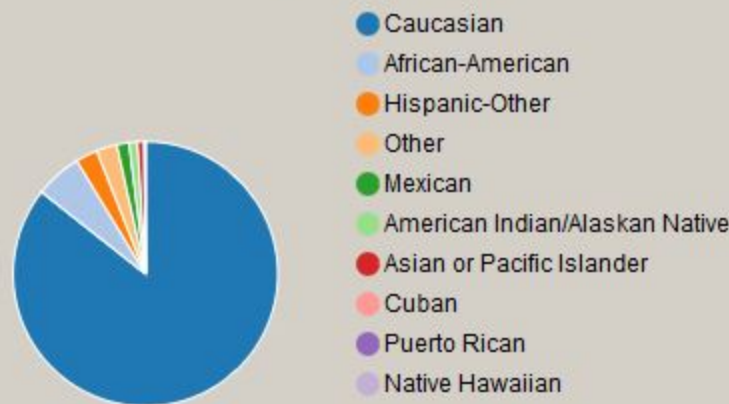

Wallace State Community College Demographics Dashboard

Select Term:

Total Enrollment:

As of:

Enrollment by Status

Enrollment by Age

Enrollment by Top 5 Counties

Enrollment by Gender

Enrollment by Ethnicity/Race

Enrollment by College