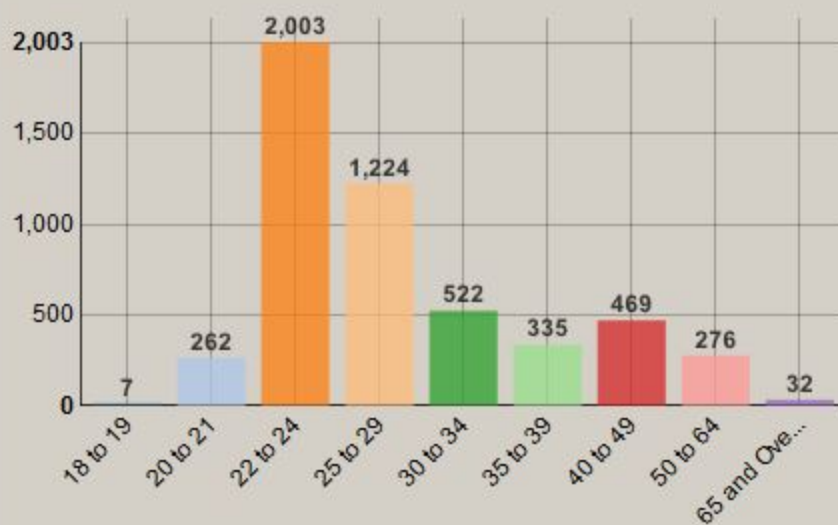

# Wallace State Community College Demographics Dashboard

Select Term:

Total Enrollment:

As of:

### Enrollment by Status

### Enrollment by Age