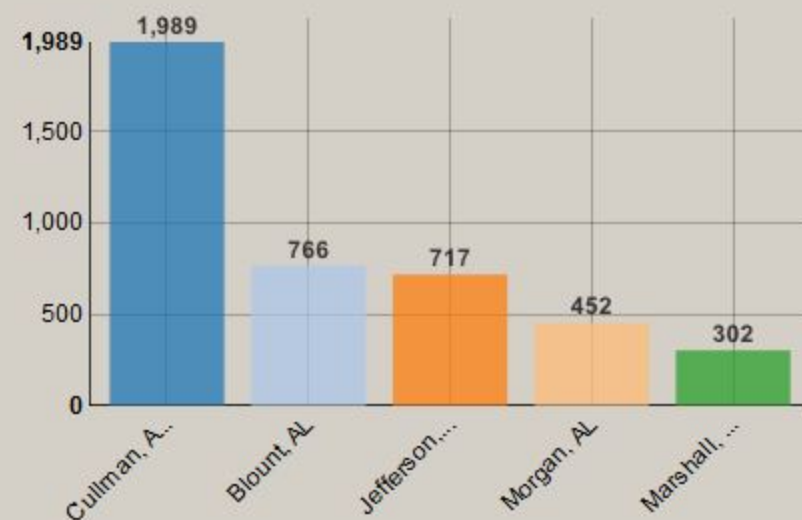

Enrollment by Top 5 Counties