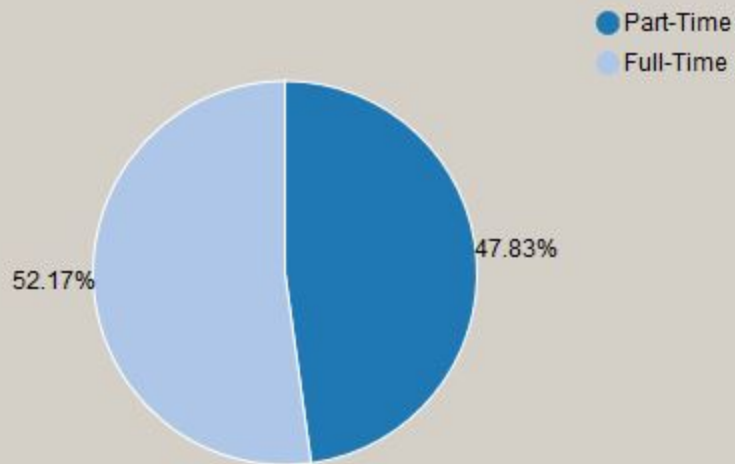

# Wallace State Community College Demographics Dashboard

Select Term:

Total Enrollment:

As of:

### Enrollment by Status